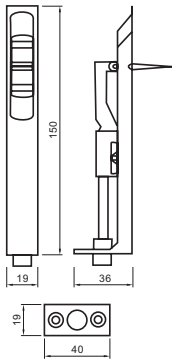

# Barrel Bolt

Description	Finish	Pack type	Qty per pack	Material	Throw (mm)	Code	Barcode
<b>Size: 150 x 32mm</b>							
Long Throw	chrome plated	retail	10	brass	45	BR7-32150BCP-LS	
Regular	satin chrome	retail	10	brass	25	BR7-32150BSC	
Long Throw	satin chrome	retail	10	brass	45	BR7-32150BSC-LS	
Regular	chrome plated	retail	10	brass	25	BR7-32150BCP	
Regular	brass plated	retail	10	brass	25	BR7-32150BPB	
<b>Size: 200 x 32mm</b>							
Regular	satin chrome	retail	10	brass	25	BR7-32200BSC	
Regular	chrome plated	retail	10	brass	25	BR7-32200BCP	
Regular	brass plated	retail	10	brass	25	BR7-32200BPB	

# Reverse Barrel Bolt

Description	Finish	Pack type	Qty per pack	Material	Throw (mm)	Code	Barcode
<b>Size: 150 x 32mm</b>							
Reverse	satin chrome	retail	10	brass	25	BR7-FB32150SC	
Reverse	chrome plated	retail	10	brass	25	BR7-FB32150CP	
Reverse	brass plated	retail	10	brass	25	BR7-FB32150PB	

# Flush Bolt

Description	Finish	Pack type	Qty per pack	Material	Throw (mm)	Code	Barcode
<b>Size: 150 x 19mm</b>							
Regular	satin chrome	retail	10	stainless steel	20	BR8-19150FSC	
Regular	chrome plate	retail	10	stainless steel	20	BR8-19150FCP	
Regular	brass plated	retail	10	stainless steel	20	BR8-19150FPB	

# Flush Bolt

Description	Finish	Pack type	Qty per pack	Material	Throw (mm)	Code	Barcode
<b>Size: 250 x 19mm</b>							
Regular	satin chrome	trade	10	stainless steel	20	R8-19250FSC	
Regular	chrome plated	trade	10	stainless steel	20	R8-19250FCP	
Regular	brass plated	trade	10	stainless steel	20	R8-19250FPB	