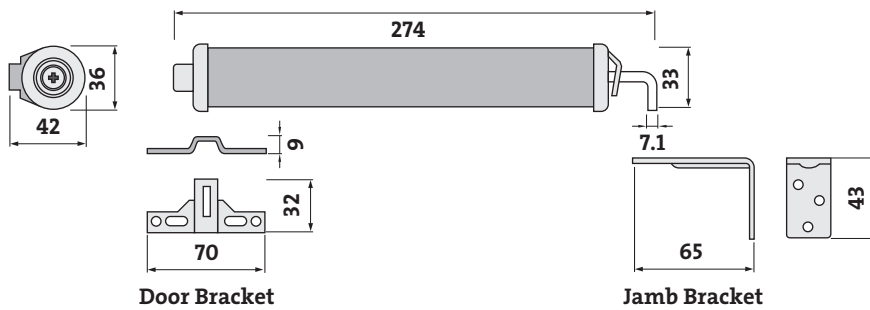

Pneumatic Door Closer

Description	Door Weight	Finish	Pack type	Qty per pack	Code	Barcode
Pneumatic door closer	18kg	black	retail	10	DC018BL	
Pneumatic door closer	18kg	brown	retail	10	DC018BR	
Pneumatic door closer	18kg	primrose	retail	10	DC018PR	
Pneumatic door closer	18kg	silver	retail	10	DC018SL	
Pneumatic door closer	18kg	white	retail	10	DC018WH	

Door Closer SCREEN DOOR

Images for illustrative purposes only. ☒ = trade ☐ = retail