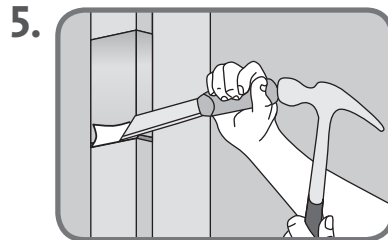

## Other door hardware you may need.

After purchasing **Trio Revive**® levers, be sure to complete the project with quality products from the **Trio Revive**® range.

## Rebate Kit Installation

When installing locks or levers to a double door (french doors) there is usually a need to attach rebate kits to the doors. The purpose of the kit is to protect the latching cavity of the second door (the one that won't be used as often).

1. Position rebate block on door edge, ensure it is aligned with lock position, then mark out block perimeter with pencil.
2. Chisel out the timber for the rebate block, making sure it's flush with the edge.
3. Drill a 25 mm (1 inch) hole checking alignment with rebate block. Insert deadbolt through hole and fasten rebate block on to door with screws.
4. Place the strike plate on the door jamb. Checking alignment with installed deadbolt, mark around strike plate.
5. Chisel out timber to fit strike plate.
6. Position strike plate on door frame, then mark and drill in screw holes. Fix strike plate to frame and check that door closes and deadbolt functions correctly.