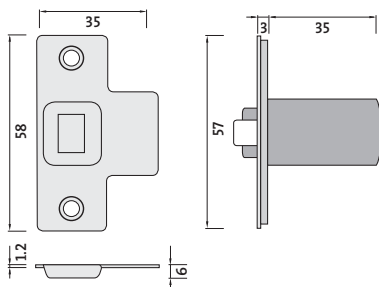

Lock & Lever Accessories

Description	Size	Finish	Pack type	Qty per pack	Code	Barcode
Roller latch	58 x 35mm	Chrome plated	retail	10	BR14-RC001	9 13 2 8 8 7 9 1 1 0 3 6 2 4 1
Sliding door lock	70 x 63 x 35mm	Satin chrome	retail	5	BWSDCL32SC	9 13 1 6 2 8 6 1 0 0 1 3 1 2 1
Sliding door lock	70 x 63 x 35mm	Chrome plated	retail	5	BWSDCL32CP	9 13 1 6 2 8 6 1 0 0 1 8 6 2 1
Sliding door lock	70 x 63 x 35mm	Electro brass	retail	5	BWSDCL32EB	9 13 1 6 2 8 6 1 0 0 1 3 4 3 1

Roller latch