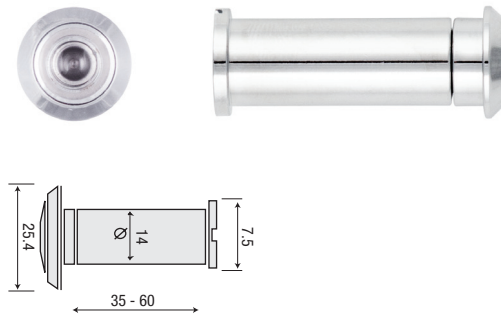

180° door viewer

CIRCULAR