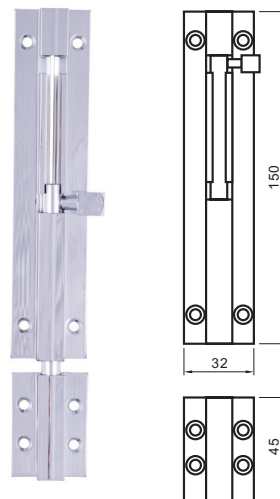

Barrel Bolt

Description	Finish	Pack type	Qty per pack	Material	Throw (mm)	Code	Barcode
Size: 150 x 32mm							
Long Throw	chrome plated	retail	10	brass	45	BR7-32150BCP-LS	
Regular	satin chrome	retail	10	brass	25	BR7-32150BSC	
Long Throw	satin chrome	retail	10	brass	45	BR7-32150BSC-LS	
Regular	chrome plated	retail	10	brass	25	BR7-32150BCP	
Regular	brass plated	retail	10	brass	25	BR7-32150BPB	
Size: 200 x 32mm							
Regular	satin chrome	retail	10	brass	25	BR7-32200BSC	
Regular	chrome plated	retail	10	brass	25	BR7-32200BCP	
Regular	brass plated	retail	10	brass	25	BR7-32200BPB	

Long Throw

Images for illustrative purposes only. = trade = retail