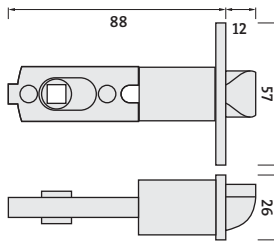

Lock & Lever Accessories

Description	Size	Finish	Pack type	Qty per pack	Code	Barcode
Drive in latch	60-70mm adjustable	Chrome plate	retail	10	BWTDI60/70	
Drive in latch	60mm	Chrome plate	bulk trade	20	BWTDI60	
T-latch	60-70mm adjustable	Chrome plate	retail	10	BWTL60/70	
Radius latch	60mm	Chrome plate	bulk trade	20	WTLR60	
Cylindrical latch	60mm	Satin Chrome	trade	10	R21-L60SC	
Cylindrical latch	70mm	Satin Chrome	trade	10	R21-L70SC	

Drive in latch

T-latch

Radius latch

Cylindrical Latch

60mm

Cylindrical Latch

70mm

Images for illustrative purposes only. ☒ = trade ☐ = retail