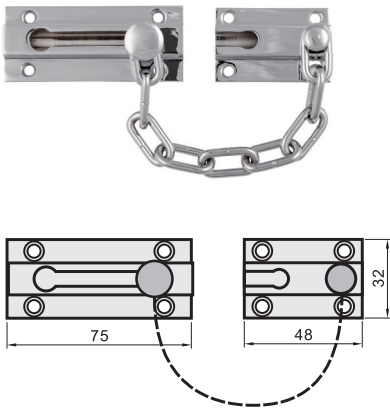

Description	Size	Finish	Pack type	Qty per pack	Code	Barcode
Security door chain	35 x 160mm	chrome plated	retail	10	R9-35160CP	
180° door viewer	suit up to 50mm door	brass plated	retail	10	BR9-2560DVCP	
Contemporary square door knocker	153 x 50mm	satin chrome	retail	5	BR9-DK002SC	
Classic round door knocker	90 x 95mm	chrome plated	retail	5	BR9-DK001CP	

Security door chain