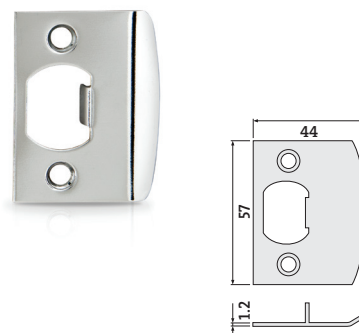

Strike plate D-STRIKER