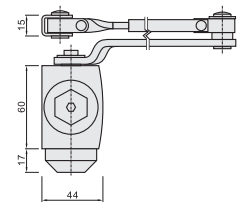

Door Closer
DC4080C

Images for illustrative purposes only. ☒ = trade ☐ = retail