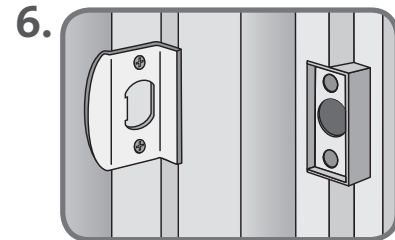

1. Position rebate block on door edge, ensure it is aligned with lock position, then mark out block perimeter with pencil.
2. Chisel out the timber for the rebate block, making sure it's flush with the edge.
3. Drill a 25 mm (1 inch) hole checking alignment with rebate block. Insert deadbolt through hole and fasten rebate block on to door with screws.
4. Place the strike plate on the door jamb. Checking alignment with installed deadbolt, mark around strike plate.
5. Chisel out timber to fit strike plate.
6. Position strike plate on door frame, then mark and drill in screw holes. Fix strike plate to frame and check that door closes and deadbolt functions correctly.