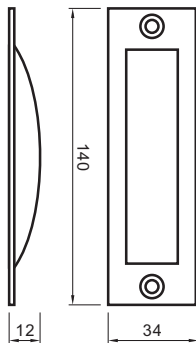

Size	Finish	Pack type	Qty per pack	Material	Code	Barcode
Concealed Square						
140mm	Satin Chrome	retail	10	stainless steel	BWSDFP115SC	
140mm	Gold Plated	retail	10	stainless steel	BWSDFP115EB	
140mm	Chrome Plated	retail	10	stainless steel	BWSDFP115CP	

Images for illustrative purposes only. = trade = retail