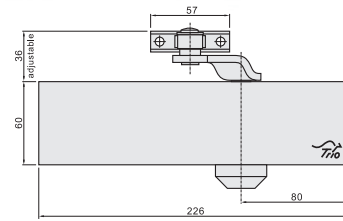

Door Closer
DC4080C

Images for illustrative purposes only. ☒ = trade ☐ = retail