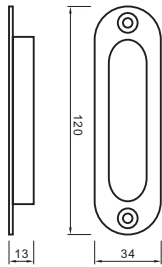

Flush Pull

Size	Finish	Pack type	Qty per pack	Material	Code	Barcode
Concealed Circular						
120mm	Satin Chrome	retail	10	stainless steel	BWSRFP120SC	
120mm	Gold Plated	retail	10	stainless steel	BWSRFP120EB	
120mm	Chrome Plated	retail	10	stainless steel	BWSRFP120CP