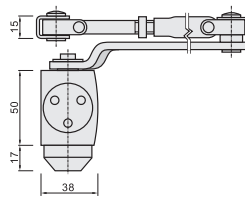

Door Closer

Description	Capacity	Finish	Pack type	Qty per pack	Code	Barcode
Size 3	50kg max	silver, with Stainless Steel face plate	retail	6	DC3050C	
Size 4	80kg max	silver, with Stainless Steel face plate	retail	6	DC4080C	

Door Closer
DC3050C