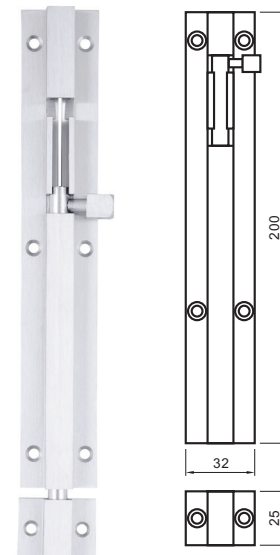

# Barrel Bolt

Description	Finish	Pack type	Qty per pack	Material	Throw (mm)	Code	Barcode
<b>Size: 100 x 32mm</b>							
Regular	satin chrome	retail	10	brass	25	BR7-32100BSC	
Regular	chrome plated	retail	10	brass	25	BR7-32100BCP	
Regular	brass plated	retail	10	brass	25	BR7-32100BPB	

# Barrel Bolt

Description	Finish	Pack type	Qty per pack	Material	Throw (mm)	Code	Barcode
<b>Size: 150 x 32mm</b>							
Long Throw	chrome plated	retail	10	brass	45	BR7-32150BCP-LS	
Regular	satin chrome	retail	10	brass	25	BR7-32150BSC	
Long Throw	satin chrome	retail	10	brass	45	BR7-32150BSC-LS	
Regular	chrome plated	retail	10	brass	25	BR7-32150BCP	
Regular	brass plated	retail	10	brass	25	BR7-32150BPB	
<b>Size: 200 x 32mm</b>							
Regular	satin chrome	retail	10	brass	25	BR7-32200BSC	
Regular	chrome plated	retail	10	brass	25	BR7-32200BCP	
Regular	brass plated	retail	10	brass	25	BR7-32200BPB	

**Regular**  
150mm

**Long Throw**

**Regular**  
200mm

Images for illustrative purposes only. = trade = retail