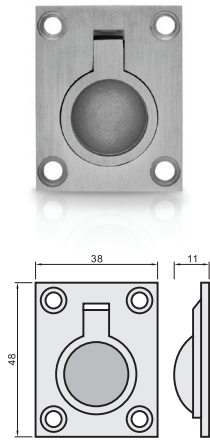

# Flush Pull

Description	Finish	Pack type	Qty per pack	Material	Code	Barcode
<b>Round</b>						
40mm diameter	Satin Stainless Steel	retail	10	stainless steel	BWFPR4OSS	 9 13 2 8 8 7 9 1 1 0 8 0 9 4
<b>Square</b>						
50mm	Satin Stainless Steel	retail	10	stainless steel	BWFPS5OSS	 9 13 2 8 8 7 9 1 1 0 8 1 2 4
50mm	Polish Stainless Steel	retail	10	stainless steel	BWFPS5OPSS	 9 13 2 8 8 7 9 1 1 0 8 1 3 1
<b>Concealed Screw</b>						
120mm Rectangular	Satin Stainless Steel	retail	10	stainless steel	BWSSP12OSS	 9 13 2 8 8 7 9 1 1 0 8 2 1 6
120mm Rectangular	Polish Stainless Steel	retail	10	stainless steel	BWSSP12OPSS	 9 13 2 8 8 7 9 1 1 0 8 2 2 3
120mm Circular	Satin Stainless Steel	retail	10	stainless steel	BWRSP12OSS	 9 13 2 8 8 7 9 1 1 0 8 2 3 0
120mm Circular	Polished Stainless Steel	retail	10	stainless steel	BWRSP12OPSS	 9 13 2 8 8 7 9 1 1 0 8 2 4 7

**Flush Pull**  
ROUND

**Flush Pull**  
SQUARE

**Flush Pull**  
CONCEALED SCREW  
RECTANGULAR

**Flush Pull**  
CONCEALED SCREW  
CIRCULAR

Images for illustrative purposes only.  = trade  = retail

# Flush Pull

Size	Finish	Pack type	Qty per pack	Material	Code	Barcode
<b>Cabinet Pull Ring</b>						
48 x 38mm	Satin Chrome	retail	10	stainless steel	BWSPR48SC	
48 x 38mm	Chrome Plate	retail	10	stainless steel	BWSPR48CP	
48 x 38mm	Gold Plated	retail	10	stainless steel	BWSPR48PB	

Size	Finish	Pack type	Qty per pack	Material	Code	Barcode
<b>Square Flush lever</b>						
100 x 20mm	Satin Stainless Steel	retail	10	stainless steel	BWSFP100SS	

Size	Finish	Pack type	Qty per pack	Material	Code	Barcode
<b>Square Drawer Swivel Handle (spindle included)</b>						
70 x 70mm	Polished Stainless Steel	retail	10	stainless steel	BWDSFP70PSS	