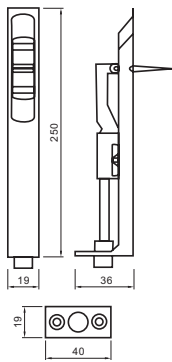

# Barrel Bolt

Description	Finish	Pack type	Qty per pack	Material	Throw (mm)	Code	Barcode
<b>Size: 150 x 32mm</b>							
Long Throw	chrome plated	retail	10	brass	45	BR7-32150BCP-LS	
Regular	satin chrome	retail	10	brass	25	BR7-32150BSC	
Long Throw	satin chrome	retail	10	brass	45	BR7-32150BSC-LS	
Regular	chrome plated	retail	10	brass	25	BR7-32150BCP	
Regular	brass plated	retail	10	brass	25	BR7-32150BPB	
<b>Size: 200 x 32mm</b>							
Regular	satin chrome	retail	10	brass	25	BR7-32200BSC	
Regular	chrome plated	retail	10	brass	25	BR7-32200BCP	
Regular	brass plated	retail	10	brass	25	BR7-32200BPB	

**Regular**  
150mm

**Long Throw**

**Regular**  
200mm

Images for illustrative purposes only. = trade = retail

# Reverse Barrel Bolt

Description	Finish	Pack type	Qty per pack	Material	Throw (mm)	Code	Barcode
<b>Size: 150 x 32mm</b>							
Reverse	satin chrome	retail	10	brass	25	BR7-FB32150SC	
Reverse	chrome plated	retail	10	brass	25	BR7-FB32150CP	
Reverse	brass plated	retail	10	brass	25	BR7-FB32150PB	

# Flush Bolt

Description	Finish	Pack type	Qty per pack	Material	Throw (mm)	Code	Barcode
<b>Size: 150 x 19mm</b>							
Regular	satin chrome	retail	10	stainless steel	20	BR8-19150FSC	
Regular	chrome plate	retail	10	stainless steel	20	BR8-19150FCP	
Regular	brass plated	retail	10	stainless steel	20	BR8-19150FPB	