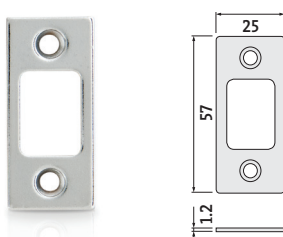

Strike plate DEADBOLT