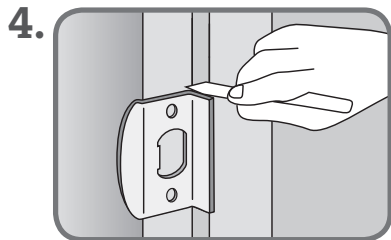

## Other door hardware you may need.

After purchasing **Trio Revive**® levers, be sure to complete the project with quality products from the **Trio Revive**® range.

## Rebate Kit Installation

When installing locks or levers to a double door (french doors) there is usually a need to attach rebate kits to the doors. The purpose of the kit is to protect the latching cavity of the second door (the one that won't be used as often).

1. Position rebate block on door edge, ensure it is aligned with lock position, then mark out block perimeter with pencil.
2. Chisel out the timber for the rebate block, making sure it's flush with the edge.
3. Drill a 25 mm (1 inch) hole checking alignment with rebate block. Insert deadbolt through hole and fasten rebate block on to door with screws.
4. Place the strike plate on the door jamb. Checking alignment with installed deadbolt, mark around strike plate.
5. Chisel out timber to fit strike plate.
6. Position strike plate on door frame, then mark and drill in screw holes. Fix strike plate to frame and check that door closes and deadbolt functions correctly.