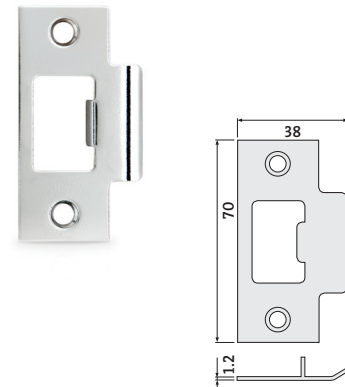

Strike plate T-STRIKER