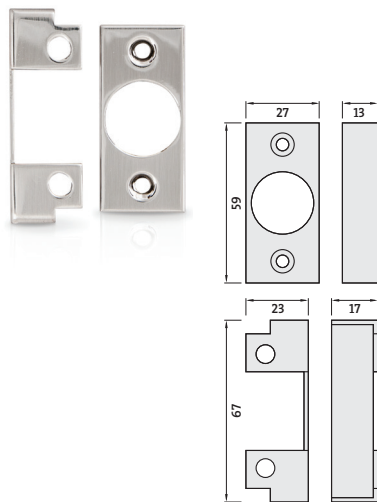

Lock & Lever Accessories

Description	Size	Finish	Pack type	Qty per pack	Code	Barcode
Rebate kit	67x27mm	Chrome plated	retail	10	BWRK60CP	
Strike plate - D striker	57 x 44mm	Chrome plated	retail	10	BWSPDCP	
Strike plate - D striker	57 x 44mm	Zinc plated	trade	10	WSPDZP	
Strike plate - T striker	70 x 38mm	Chrome plated	retail	10	BWSPTCP	
Strike plate - dead bolt	57 x 25mm	Chrome plated	retail	10	BWDSPCP	
Strike plate - circular	41mm diameter	Chrome plated	retail	10	BWRSPCP	

Rebate kit