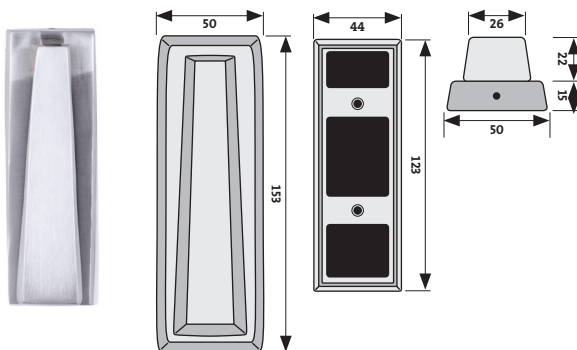

Door knocker

CONTEMPORARY SQUARE