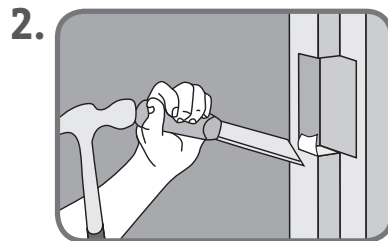

## Other door hardware you may need.

After purchasing **Trio Revive**® levers, be sure to complete the project with quality products from the **Trio Revive**® range.

## Rebate Kit Installation

When installing locks or levers to a double door (french doors) there is usually a need to attach rebate kits to the doors. The purpose of the kit is to protect the latching cavity of the second door (the one that won't be used as often).

1. Position rebate block on door edge, ensure it is aligned with lock position, then mark out block perimeter with pencil.
2. Chisel out the timber for the rebate block, making sure it's flush with the edge.
3. Drill a 25 mm (1 inch) hole checking alignment with rebate block. Insert deadbolt through hole and fasten rebate block on to door with screws.
4. Place the strike plate on the door jamb. Checking alignment with installed deadbolt, mark around strike plate.
5. Chisel out timber to fit strike plate.
6. Position strike plate on door frame, then mark and drill in screw holes. Fix strike plate to frame and check that door closes and deadbolt functions correctly.