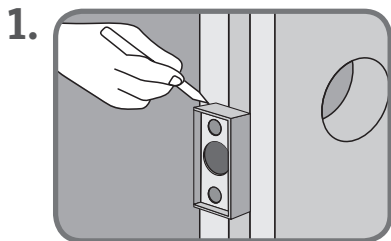

## Other door hardware you may need.

After purchasing **Trio Revive**® levers, be sure to complete the project with quality products from the **Trio Revive**® range.

## Rebate Kit Installation

When installing locks or levers to a double door (french doors) there is usually a need to attach rebate kits to the doors. The purpose of the kit is to protect the latching cavity of the second door (the one that won't be used as often).

1. Position rebate block on door edge, ensure it is aligned with lock position, then mark out block perimeter with pencil.
2. Chisel out the timber for the rebate block, making sure it's flush with the edge.
3. Drill a 25 mm (1 inch) hole checking alignment with rebate block. Insert deadbolt through hole and fasten rebate block on to door with screws.
4. Place the strike plate on the door jamb. Checking alignment with installed deadbolt, mark around strike plate.
5. Chisel out timber to fit strike plate.
6. Position strike plate on door frame, then mark and drill in screw holes. Fix strike plate to frame and check that door closes and deadbolt functions correctly.