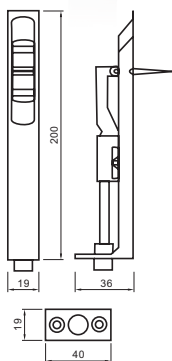

# Barrel Bolt

Description	Finish	Pack type	Qty per pack	Material	Throw (mm)	Code	Barcode
<b>Size: 150 x 32mm</b>							
Long Throw	chrome plated	retail	10	brass	45	BR7-32150BCP-LS	
Regular	satin chrome	retail	10	brass	25	BR7-32150BSC	
Long Throw	satin chrome	retail	10	brass	45	BR7-32150BSC-LS	
Regular	chrome plated	retail	10	brass	25	BR7-32150BCP	
Regular	brass plated	retail	10	brass	25	BR7-32150BPB	
<b>Size: 200 x 32mm</b>							
Regular	satin chrome	retail	10	brass	25	BR7-32200BSC	
Regular	chrome plated	retail	10	brass	25	BR7-32200BCP	
Regular	brass plated	retail	10	brass	25	BR7-32200BPB	

**Regular**  
150mm

**Long Throw**

**Regular**  
200mm

Images for illustrative purposes only. = trade = retail

# Reverse Barrel Bolt

Description	Finish	Pack type	Qty per pack	Material	Throw (mm)	Code	Barcode
<b>Size: 150 x 32mm</b>							
Reverse	satin chrome	retail	10	brass	25	BR7-FB32150SC	
Reverse	chrome plated	retail	10	brass	25	BR7-FB32150CP	
Reverse	brass plated	retail	10	brass	25	BR7-FB32150PB	

# Flush Bolt

Description	Finish	Pack type	Qty per pack	Material	Throw (mm)	Code	Barcode
<b>Size: 150 x 19mm</b>							
Regular	satin chrome	retail	10	stainless steel	20	BR8-19150FSC	
Regular	chrome plate	retail	10	stainless steel	20	BR8-19150FCP	
Regular	brass plated	retail	10	stainless steel	20	BR8-19150FPB	