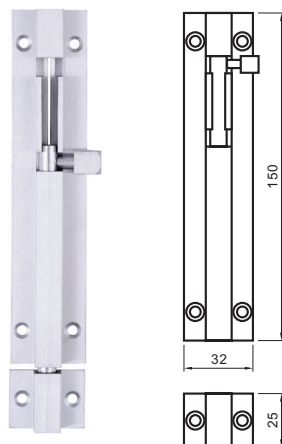

Barrel Bolt

Description	Finish	Pack type	Qty per pack	Material	Throw (mm)	Code	Barcode
Size: 150 x 32mm							
Long Throw	chrome plated	retail	10	brass	45	BR7-32150BCP-LS	
Regular	satin chrome	retail	10	brass	25	BR7-32150BSC	
Long Throw	satin chrome	retail	10	brass	45	BR7-32150BSC-LS	
Regular	chrome plated	retail	10	brass	25	BR7-32150BCP	
Regular	brass plated	retail	10	brass	25	BR7-32150BPB	
Size: 200 x 32mm							
Regular	satin chrome	retail	10	brass	25	BR7-32200BSC	
Regular	chrome plated	retail	10	brass	25	BR7-32200BCP	
Regular	brass plated	retail	10	brass	25	BR7-32200BPB	

Regular
150mm