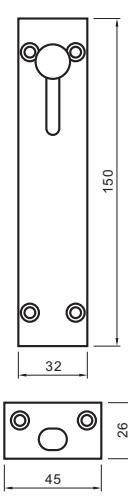

# Barrel Bolt

Description	Finish	Pack type	Qty per pack	Material	Throw (mm)	Code	Barcode
<b>Size: 100 x 32mm</b>							
Regular	satin chrome	retail	10	brass	25	BR7-32100BSC	
Regular	chrome plated	retail	10	brass	25	BR7-32100BCP	
Regular	brass plated	retail	10	brass	25	BR7-32100BPB	

# Barrel Bolt

Description	Finish	Pack type	Qty per pack	Material	Throw (mm)	Code	Barcode
<b>Size: 150 x 32mm</b>							
Long Throw	chrome plated	retail	10	brass	45	BR7-32150BCP-LS	
Regular	satin chrome	retail	10	brass	25	BR7-32150BSC	
Long Throw	satin chrome	retail	10	brass	45	BR7-32150BSC-LS	
Regular	chrome plated	retail	10	brass	25	BR7-32150BCP	
Regular	brass plated	retail	10	brass	25	BR7-32150BPB	
<b>Size: 200 x 32mm</b>							
Regular	satin chrome	retail	10	brass	25	BR7-32200BSC	
Regular	chrome plated	retail	10	brass	25	BR7-32200BCP	
Regular	brass plated	retail	10	brass	25	BR7-32200BPB	

**Regular**  
150mm

**Long Throw**

**Regular**  
200mm

Images for illustrative purposes only. = trade = retail

# Reverse Barrel Bolt

Description	Finish	Pack type	Qty per pack	Material	Throw (mm)	Code	Barcode
<b>Size: 150 x 32mm</b>							
Reverse	satin chrome	retail	10	brass	25	BR7-FB32150SC	
Reverse	chrome plated	retail	10	brass	25	BR7-FB32150CP	
Reverse	brass plated	retail	10	brass	25	BR7-FB32150PB	