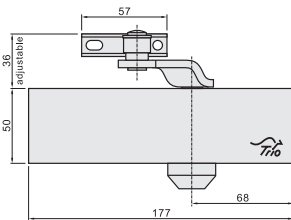

Door Closer

Description	Capacity	Finish	Pack type	Qty per pack	Code	Barcode
Size 3	50kg max	silver, with Stainless Steel face plate	retail	6	DC3050C	
Size 4	80kg max	silver, with Stainless Steel face plate	retail	6	DC4080C	

Door Closer
DC3050C