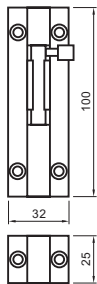

# Lock & Lever Accessories

Description	Size	Finish	Pack type	Qty per pack	Code	Barcode
Roller latch	58 x 35mm	Chrome plated	retail	10	BR14-RC001	9 13 2 8 8 7 9 1 1 0 3 6 2 4 1
Sliding door lock	70 x 63 x 35mm	Satin chrome	retail	5	BWSDCL32SC	9 13 1 6 2 8 6 1 0 0 1 3 1 2 1
Sliding door lock	70 x 63 x 35mm	Chrome plated	retail	5	BWSDCL32CP	9 13 1 6 2 8 6 1 0 0 1 8 6 2 1
Sliding door lock	70 x 63 x 35mm	Electro brass	retail	5	BWSDCL32EB	9 13 1 6 2 8 6 1 0 0 1 3 4 3 1

**Roller latch**

**Sliding door lock**

Images for illustrative purposes only. = trade = retail

# Barrel Bolt

Description	Finish	Pack type	Qty per pack	Material	Throw (mm)	Code	Barcode
<b>Size: 100 x 32mm</b>							
Regular	satin chrome	retail	10	brass	25	BR7-32100BSC	
Regular	chrome plated	retail	10	brass	25	BR7-32100BCP	
Regular	brass plated	retail	10	brass	25	BR7-32100BPB	