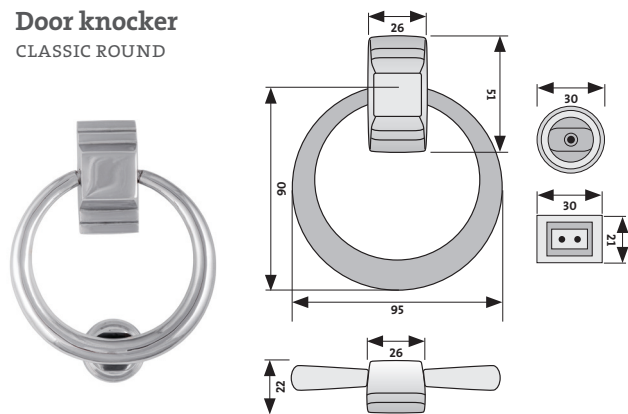

Door knocker

CLASSIC ROUND

Images for illustrative purposes only. ☒ = trade ☐ = retail