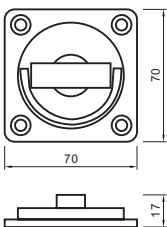

# Flush Pull

Description	Finish	Pack type	Qty per pack	Material	Code	Barcode
<b>Round</b>						
40mm diameter	Satin Stainless Steel	retail	10	stainless steel	BWFPR4OSS	 9 13 2 8 8 7 9 1 1 0 8 0 9 4
<b>Square</b>						
50mm	Satin Stainless Steel	retail	10	stainless steel	BWFPS5OSS	 9 13 2 8 8 7 9 1 1 0 8 1 2 4
50mm	Polish Stainless Steel	retail	10	stainless steel	BWFPS5OPSS	 9 13 2 8 8 7 9 1 1 0 8 1 3 1
<b>Concealed Screw</b>						
120mm Rectangular	Satin Stainless Steel	retail	10	stainless steel	BWSSP12OSS	 9 13 2 8 8 7 9 1 1 0 8 2 1 6
120mm Rectangular	Polish Stainless Steel	retail	10	stainless steel	BWSSP12OPSS	 9 13 2 8 8 7 9 1 1 0 8 2 2 3
120mm Circular	Satin Stainless Steel	retail	10	stainless steel	BWRSP12OSS	 9 13 2 8 8 7 9 1 1 0 8 2 3 0
120mm Circular	Polished Stainless Steel	retail	10	stainless steel	BWRSP12OPSS	 9 13 2 8 8 7 9 1 1 0 8 2 4 7

**Flush Pull**  
ROUND

**Flush Pull**  
SQUARE

**Flush Pull**  
CONCEALED SCREW  
RECTANGULAR

**Flush Pull**  
CONCEALED SCREW  
CIRCULAR

Images for illustrative purposes only.  = trade  = retail

# Flush Pull

Size	Finish	Pack type	Qty per pack	Material	Code	Barcode
<b>Cabinet Pull Ring</b>						
48 x 38mm	Satin Chrome	retail	10	stainless steel	BWSPR48SC	
48 x 38mm	Chrome Plate	retail	10	stainless steel	BWSPR48CP	
48 x 38mm	Gold Plated	retail	10	stainless steel	BWSPR48PB	

Size	Finish	Pack type	Qty per pack	Material	Code	Barcode
<b>Square Flush lever</b>						
100 x 20mm	Satin Stainless Steel	retail	10	stainless steel	BWSFP100SS	

Size	Finish	Pack type	Qty per pack	Material	Code	Barcode
<b>Square Drawer Swivel Handle (spindle included)</b>						
70 x 70mm	Polished Stainless Steel	retail	10	stainless steel	BWDSFP70PSS	