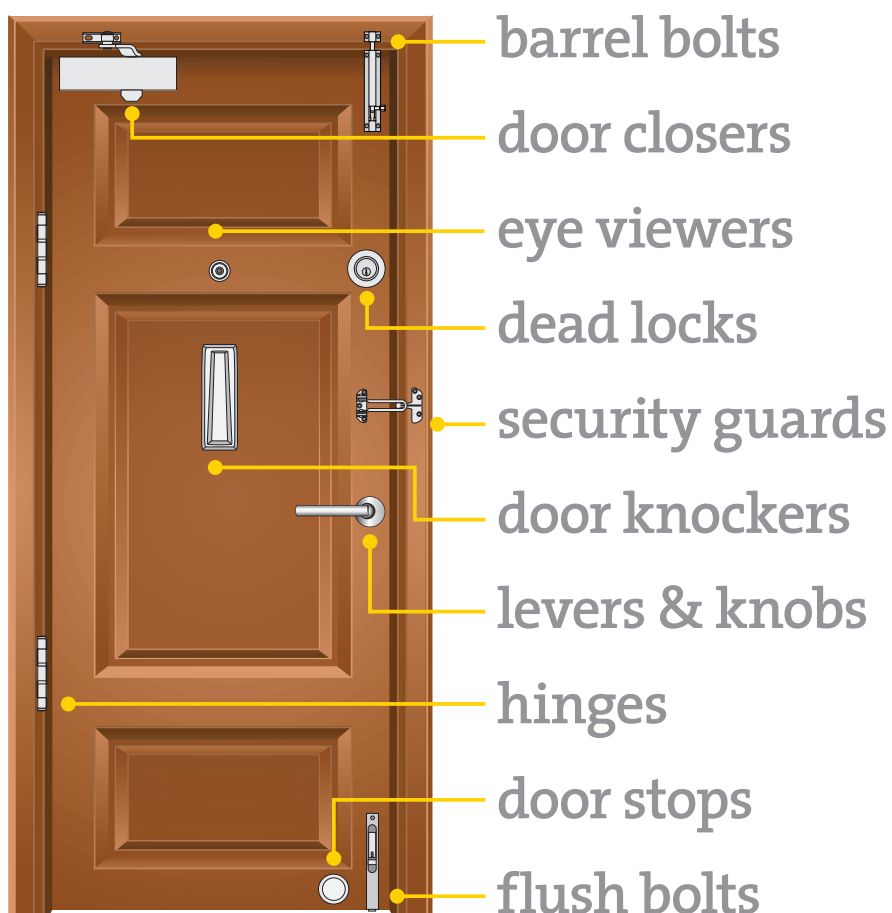

# door extras

## Other door hardware you may need.

After purchasing **Trio Revive**® levers, be sure to complete the project with quality products from the **Trio Revive**® range.

## Rebate Kit Installation

When installing locks or levers to a double door (french doors) there is usually a need to attach rebate kits to the doors. The purpose of the kit is to protect the latching cavity of the second door (the one that won't be used as often).