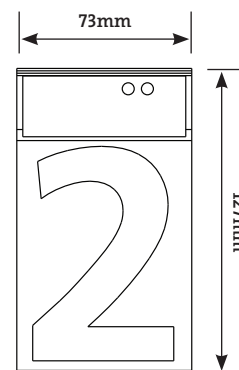

Solar House Number 0