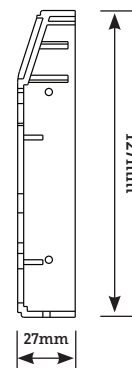

Images for illustrative purposes only.

trioaustralia.com.au

21.01

Solar Digits Letters & Numbers

Description	Finish	Material	Size	Qty inner	Code	Barcode
Solar House Letter A	blue steel	plastic	73mm width x 127mm height x 27mm depth	5	R16-SHLOA	
Solar House Letter B	blue steel	plastic	73mm width x 127mm height x 27mm depth	5	R16-SHLOB	
Solar House Number 0	blue steel	plastic	73mm width x 127mm height x 27mm depth	5	R16-SHN00	
Solar House Number 1	blue steel	plastic	73mm width x 127mm height x 27mm depth	5	R16-SHN01	
Solar House Number 2	blue steel	plastic	73mm width x 127mm height x 27mm depth	5	R16-SHN02	
Solar House Number 3	blue steel	plastic	73mm width x 127mm height x 27mm depth	5	R16-SHN03	

Solar House Letter A

Solar House Letter B

Solar House Number 0

Solar House Number 1

Solar House Number 2

Solar House Number 3

Images for illustrative purposes only.

Solar Digits Letters & Numbers

Description	Finish	Material	Size	Qty inner	Code	Barcode
Solar House Number 4	blue steel	plastic	73mm width x 127mm height x 27mm depth	5	R16-SHN04	 9 13 2 8 8 7 9 11 0 6 2 0 5
Solar House Number 5	blue steel	plastic	73mm width x 127mm height x 27mm depth	5	R16-SHN05	 9 13 2 8 8 7 9 11 0 6 2 1 2
Solar House Number 6	blue steel	plastic	73mm width x 127mm height x 27mm depth	5	R16-SHN06	 9 13 2 8 8 7 9 11 0 6 2 2 9
Solar House Number 7	blue steel	plastic	73mm width x 127mm height x 27mm depth	5	R16-SHN07	 9 13 2 8 8 7 9 11 0 6 2 3 6
Solar House Number 8	blue steel	plastic	73mm width x 127mm height x 27mm depth	5	R16-SHN08	 9 13 2 8 8 7 9 11 0 6 2 4 3
Solar House Number 9	blue steel	plastic	73mm width x 127mm height x 27mm depth	5	R16-SHN09	 9 13 2 8 8 7 9 11 0 6 2 5 0