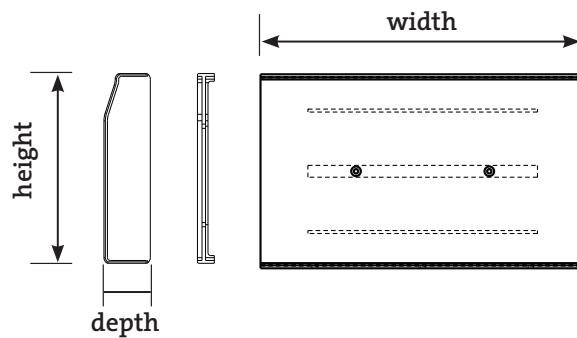

Triple Digit Wall Mount

Images for illustrative purposes only.