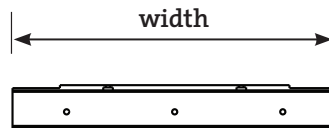

Images for illustrative purposes only.