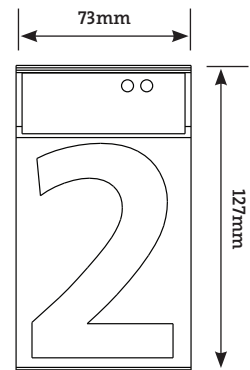

Solar House Number 6