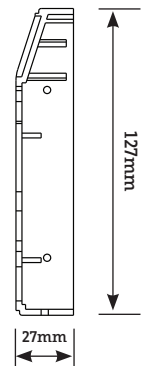

Description	Finish	Material	Size	Qty inner	Code	Barcode
Solar House Number 4	blue steel	plastic	73mm width x 127mm height x 27mm depth	5	R16-SHN04	 9 13 2 8 8 7 9 11 0 6 2 0 5
Solar House Number 5	blue steel	plastic	73mm width x 127mm height x 27mm depth	5	R16-SHN05	 9 13 2 8 8 7 9 11 0 6 2 1 2
Solar House Number 6	blue steel	plastic	73mm width x 127mm height x 27mm depth	5	R16-SHN06	 9 13 2 8 8 7 9 11 0 6 2 2 9
Solar House Number 7	blue steel	plastic	73mm width x 127mm height x 27mm depth	5	R16-SHN07	 9 13 2 8 8 7 9 11 0 6 2 3 6
Solar House Number 8	blue steel	plastic	73mm width x 127mm height x 27mm depth	5	R16-SHN08	 9 13 2 8 8 7 9 11 0 6 2 4 3
Solar House Number 9	blue steel	plastic	73mm width x 127mm height x 27mm depth	5	R16-SHN09	 9 13 2 8 8 7 9 11 0 6 2 5 0

Solar House Number 4

Solar House Number 5

Solar House Number 6

Solar House Number 7

Solar House Number 8

Solar House Number 9

Images for illustrative purposes only.

Solar Digits Wall Mount

Description	Material & Finish	Size	Qty inner	Code	Barcode
Single Digit Wall Mount	aluminium & plastic	87mm width x 136mm height x 34mm depth	10	R16-SHB100	
Double Digit Wall Mount	aluminium & plastic	158mm width x 136mm height x 34mm depth	10	R16-SHB200	
Triple Digit Wall Mount	aluminium & plastic	233mm width x 136mm height x 34mm depth	10	R16-SHB300	