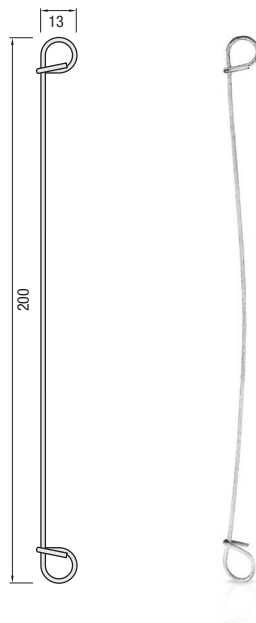

Wall Ties Brick Veneer

Wall Ties Brick Cavity

Images for illustrative purposes only.

Description	Pack Type	Pack & Order Qty	Code	Barcode
Brick Cavity Heavy Duty				
Galvanised E110 6.3mm	Box	200	NRWTBC110	
Galvanised E160 6.3mm	Box	200	NRWTBC160	
304 stainless steel E110 6.23mm	Box	50	NRSSBC110	
304 stainless steel E160 6.23mm	Box	50	NRSSBC160	

Rod Ties Black Annealed				
250mm	Bundle (2000)	Each - Pallet 45	NR250AN	
200mm	Bundle (2000)	Each - Pallet 54	NR200AN	
150mm	Bundle (2000)	Each - Pallet 72	NR150AN	
110mm	Bundle (2000)	Each - Pallet 90	NR110AN	

Brick Cavity Heavy Duty

Rod Ties Black Annealed

Description	Pack Type	Pack & Order Qty	Code	Barcode
-------------	-----------	------------------	------	---------

Rod Ties Galvanised

200mm	Bundle/Pallet 54	Each - Pallet 54	NR200GV	
-------	------------------	------------------	---------	---

Rod Expansion

300 x 6.30mm	Bundle/Pallet 54	Each - Pallet 54	NRGALROD630	
--------------	------------------	------------------	-------------	---

Rod Ties Galvanised

Rob Expansion

Images for illustrative purposes only.