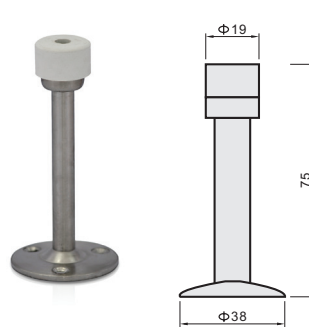

Door Stop
GIVEN