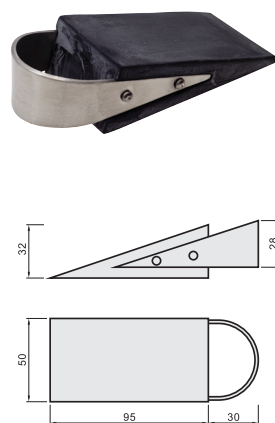

Door Stop
RUBBER WEDGE