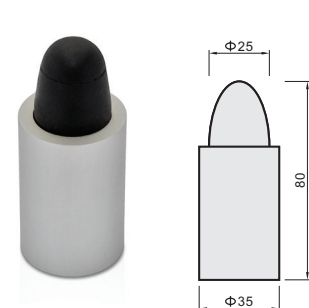

Door Stop
COMMERCIAL STOP

Images for illustrative purposes only. Retail door stops may be delivered in header cards. ☒ = trade ☐ = retail