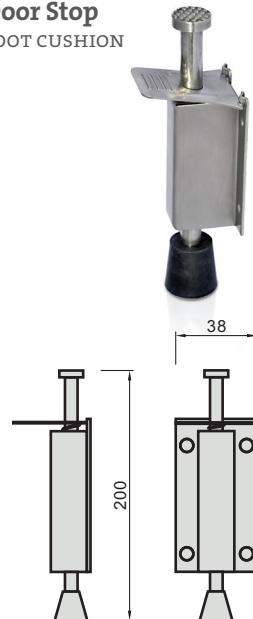

Door Stop
FOOT CUSHION