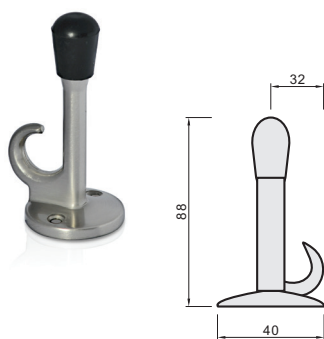

Door Stops

Description	Size	Finish	Pack type	Qty inner	Material	Code	Barcode
Coat hook	88mm	chrome plated	trade	20	zinc alloy	R12-030CP	
Coat hook	88mm	chrome plated	retail	10	zinc alloy	BR12-030CP	
Cech	75mm	chrome plated	trade	20	stainless steel	R12-039CP	
Cech	75mm	brass plated	trade	20	stainless steel	R12-039EB	
Cech	75mm	satin chrome	trade	20	stainless steel	R12-039SC	
Cech	75mm	chrome plated	retail	10	stainless steel	BR12-039CP	
Cech	75mm	brass plated	retail	10	stainless steel	BR12-039EB	
Cech	75mm	satin chrome	retail	10	stainless steel	BR12-039SC	
Mushroom	23mm	chrome plated	trade	20	zinc alloy	R12-2301DCP	
Mushroom	23mm	brass plated	trade	20	zinc alloy	R12-2301DEB	
Mushroom	23mm	chrome plated	retail	10	zinc alloy	BR12-2301DCP	
Mushroom	23mm	brass plated	retail	10	zinc alloy	BR12-2301DEB	
Mushroom	23mm	satin chrome	retail	10	zinc alloy	BR12-2301DSC	

Door Stop
COAT HOOK