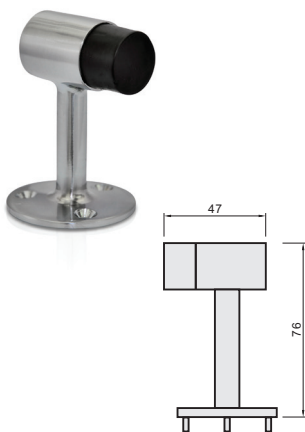

Door Stops

Description	Size	Finish	Pack type	Qty inner	Material	Code	Barcode
Leao	76mm	chrome plated	trade	20	zinc alloy	R12-7501DCP	
Leao	76mm	brass plated	trade	20	zinc alloy	R12-7501DEB	
Leao	76mm	satin chrome	trade	20	zinc alloy	R12-7501DSC	
Leao	76mm	chrome plated	retail	10	zinc alloy	BR12-7501DCP	
Leao	76mm	satin chrome	retail	10	zinc alloy	BR12-7501DSC	
Spring	75mm	steel	retail	20	steel	BR12-7505DSC	
Hart	80mm	chrome plated	trade	20	stainless steel	R12-8001DCP	
Hart	80mm	brass plated	trade	20	stainless steel	R12-8001DEB	
Hart	80mm	satin chrome	trade	20	stainless steel	R12-8001DSC	
Hart	80mm	chrome plated	retail	10	zinc alloy	BR12-8001DCP	
Hart	80mm	brass plated	retail	10	zinc alloy	BR12-8001DEB	
Hart	80mm	satin chrome	retail	10	zinc alloy	BR12-8001DSC	

Door Stop
LEAO