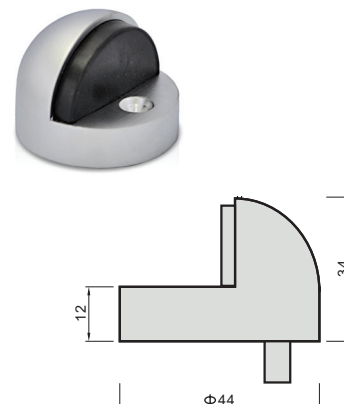

Door Stop
HALF MOON COMMERCIAL

Images for illustrative purposes only. Retail door stops may be delivered in header cards. ☒ = trade ☐ = retail