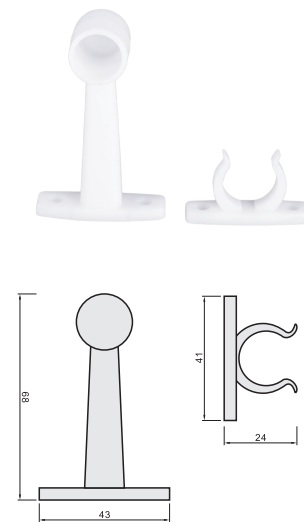

Door Stop
PLASTIC DOOR CATCH

Images for illustrative purposes only. Retail door stops may be delivered in header cards. ☒ = trade ☐ = retail