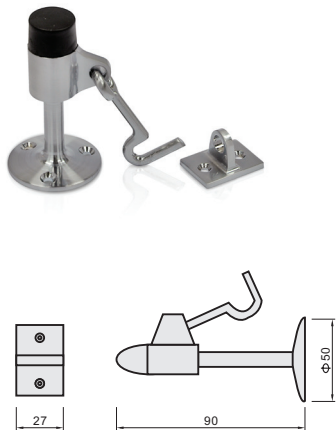

Door Stops

Description	Size	Finish	Pack type	Qty inner	Material	Code	Barcode
Casillas	90mm	chrome plated	trade	20	zinc alloy	R12-9022WDCP	
Casillas	90mm	brass plated	trade	20	zinc alloy	R12-9022WDEB	
Casillas	90mm	satin chrome	trade	20	zinc alloy	R12-9022WDSC	
Casillas	90mm	chrome plated	retail	10	zinc alloy	BR12-9022WDCP	
Casillas	90mm	brass plated	retail	10	zinc alloy	BR12-9022WDEB	
Rubber wedge	125mm	chrome plated & black	trade	20	metal & rubber	R12-DS008	
Rubber wedge	125mm	chrome plated & black	retail	10	metal & rubber	BR12-DS008	
Door weight	95mm	satin chrome	trade	10	stainless steel	R12-DS068	

Door Stop
CASILLAS