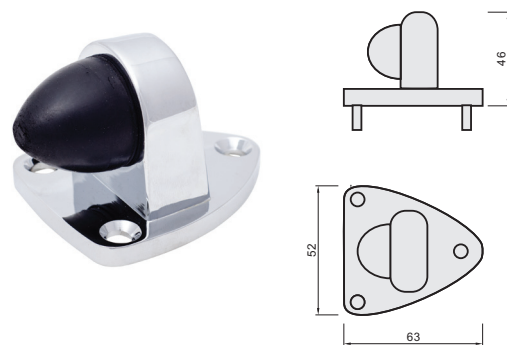

Door Stop
COMMERCIAL CUSHION

Images for illustrative purposes only. Retail door stops may be delivered in header cards. ☒ = trade ☐ = retail