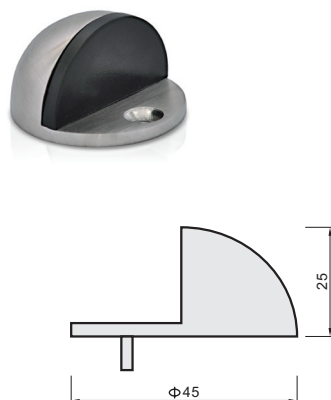

Door Stops

Description	Size	Finish	Pack type	Qty inner	Material	Code	Barcode
Half moon	25mm	chrome plated	trade	20	zinc alloy	R12-4425DCP	
Half moon	25mm	brass plated	trade	20	zinc alloy	R12-4425DEB	
Half moon	25mm	satin chrome	trade	20	zinc alloy	R12-4425DSC	
Half moon	25mm	chrome plated	retail	10	zinc alloy	BR12-4425DCP	
Half moon	25mm	satin chrome	retail	10	zinc alloy	BR12-4425DSC	
Half moon commercial	34mm	chrome plated	trade	20	zinc alloy	R12-4434DCP	
Half moon commercial	34mm	brass plated	trade	20	zinc alloy	R12-4434DEB	
Half moon commercial	34mm	satin chrome	trade	20	zinc alloy	R12-4434DSC	
Half moon commercial	34mm	chrome plated	retail	10	zinc alloy	BR12-4434DCP	
Half moon commercial	34mm	satin chrome	retail	10	zinc alloy	BR12-4434DSC	

Door Stop
HALF MOON