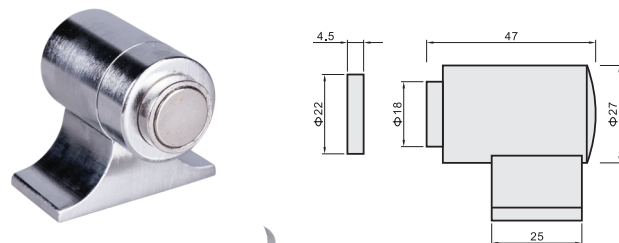

Door Stop
COURTOIS

Images for illustrative purposes only. Retail door stops may be delivered in header cards. ☒ = trade ☐ = retail