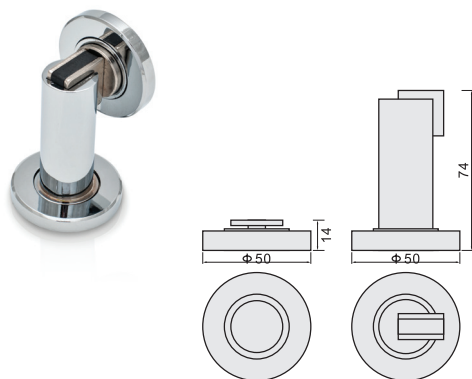

Door Stops

Description	Size	Finish	Pack type	Qty inner	Material	Code	Barcode
Valdes	74mm	chrome plated	trade	20	zinc alloy	R12-DSM02CP	
Valdes	74mm	brass plated	trade	20	zinc alloy	R12-DSM02EB	
Valdes	74mm	satin chrome	trade	20	zinc alloy	R12-DSM02SC	
Valdes	74mm	chrome plated	retail	10	zinc alloy	BR12-DSM02CP	
Valdes	74mm	satin chrome	retail	10	zinc alloy	BR12-DSM02SC	
Yashin	80mm	chrome plated	trade	20	zinc alloy	R12-DSM047CP	
Yashin	80mm	brass plated	trade	20	zinc alloy	R12-DSM047EB	
Yashin	80mm	satin chrome	trade	20	zinc alloy	R12-DSM047SC	

Door Stop
VALDES