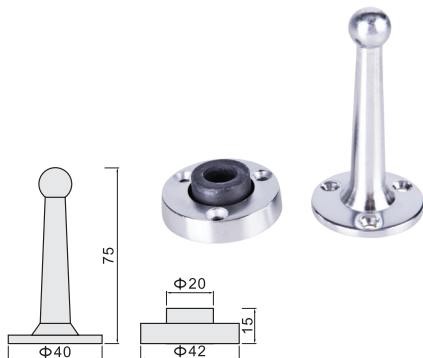

Door Stops

Description	Size	Finish	Pack type	Qty inner	Material	Code	Barcode
Schwarzer	75mm	chrome plated	trade	20	zinc alloy	R12-7506DCP	
Schwarzer	75mm	brass plated	trade	20	zinc alloy	R12-7506DEB	
Schwarzer	75mm	satin chrome	trade	20	zinc alloy	R12-7506DSC	
Given	75mm	chrome plated	trade	20	zinc alloy	R12-3265DCP	
Given	75mm	brass plated	trade	20	zinc alloy	R12-3265DEB	
Given	75mm	satin chrome	trade	20	zinc alloy	R12-3265DSC	
Given	75mm	chrome plated	retail	10	zinc alloy	BR12-3265DCP	
Given	75mm	brass plated	retail	10	zinc alloy	BR12-3265DEB	
Given	75mm	satin chrome	retail	10	zinc alloy	BR12-3265DSC	
Commercial stop	75mm	aluminium	trade	20	aluminium	R12-350CA	
Commercial stop	75mm	aluminium	retail	10	aluminium	BR12-350CA	

Door Stop
SCHWARZER