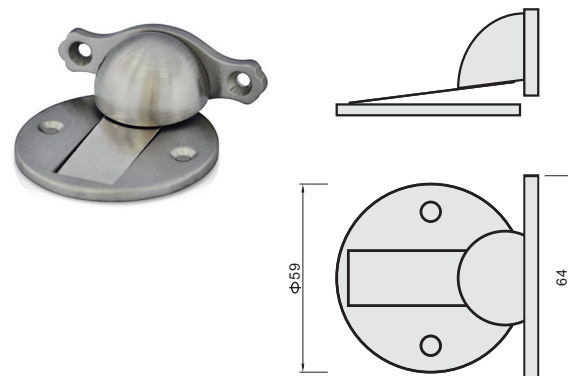

Door Stop
BUFFON