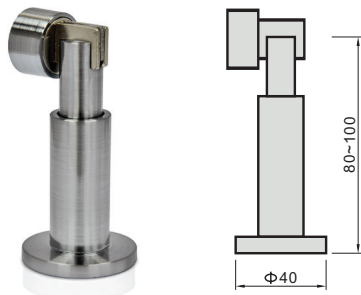

Door Stops

Description	Size	Finish	Pack type	Qty inner	Material	Code	Barcode
Cesar	80-100mm	chrome plated	trade	20	zinc alloy	R12-DSM01CP	
Cesar	80-100mm	brass plated	trade	20	zinc alloy	R12-DSM01EB	
Cesar	80-100mm	satin chrome	trade	20	zinc alloy	R12-DSM01SC	
Cesar	80-100mm	chrome plated	retail	10	zinc alloy	BR12-DSM01CP	
Cesar	80-100mm	satin chrome	retail	10	zinc alloy	BR12-DSM01SC	
Buffon	29mm	chrome plated	trade	20	zinc alloy	R12-DSM027CP	
Buffon	29mm	brass plated	trade	20	zinc alloy	R12-DSM027EB	
Buffon	29mm	satin chrome	trade	20	zinc alloy	R12-DSM027SC	
Buffon	29mm	chrome plated	retail	10	zinc alloy	BR12-DSM027CP	
Buffon	29mm	satin chrome	retail	10	zinc alloy	BR12-DSM027SC	

Door Stop
CAESAR