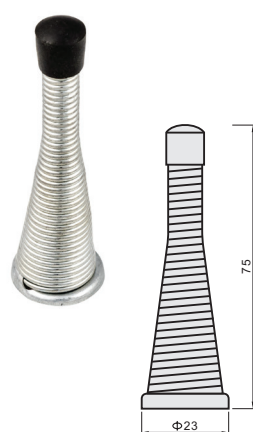

Door Stop
SPRING